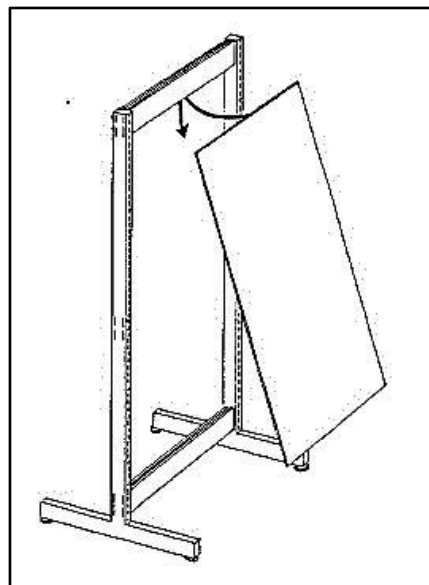

Monteringsvejledning

Monteringsvejledning til 60/30 mellemvæg

Mellemvæg i pommersk lærred (pp5)

1. Afstandsstykkets profil muliggør montering uden værktøj. Mellemvæggen skydes op i det øverste afstandsstykke, og den nederste kant føres ind, så pladen hviler i fugen på det nederste afstandsstykke.