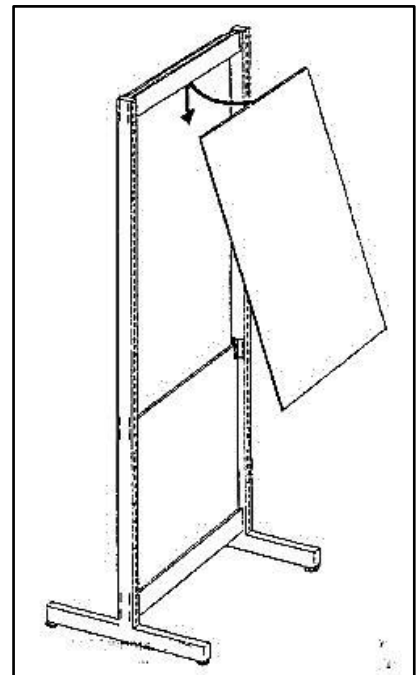

### Intermediate panel in Pomeranian Canvas (pp5)

1. The profile of the crossbar allow for installation without tools. The intermediate panel is shut up into the top crossbar and the bottom edge is lead in so the panel rests in the joint on the bottom crossbar.

### Intermediate panel, steel (for shelving with 2 crossbars)

1. Install the bottom panel (height 76,7 cm) so that it rest in the joint on the bottom crossbar. Install the provided fittings in the centre slot of the uprights, so they hold the panel in position. The top panel is shut up into the top crossbar and is lowered down between the fittings in the slots of the uprights.