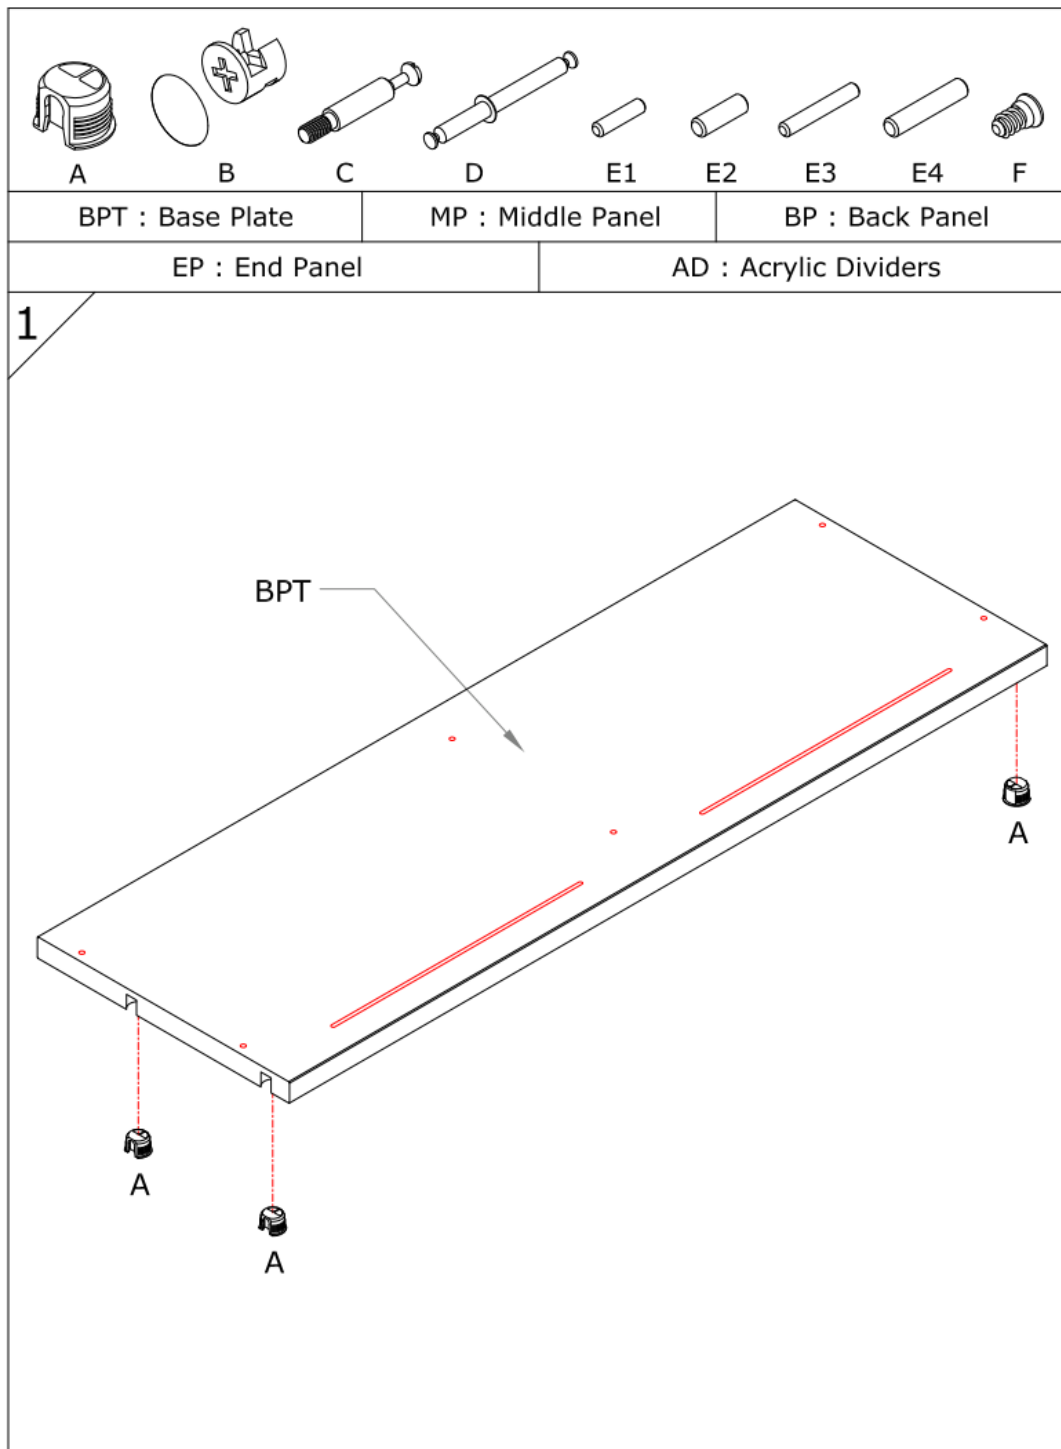

Assembly Guide Monteringsvejledning

Softline/Slimline - newspaper cassette

Assembly Guide

Assembly guide for Soffline/Slimline newspaper cassette

UK: First check the contents to make sure that nothing is missing. Sort out the screws and fittings as shown. Assemble your furniture step by step, as shown in the illustrations.

DK: Kontrollér først indholdet. Sortér skruer og beslag som anvisningen viser. Montér i nummerorden og som illustrationen viser.

Assembly Guide

Assembly guide for Softline/Slimline newspaper cassette

Assembly Guide