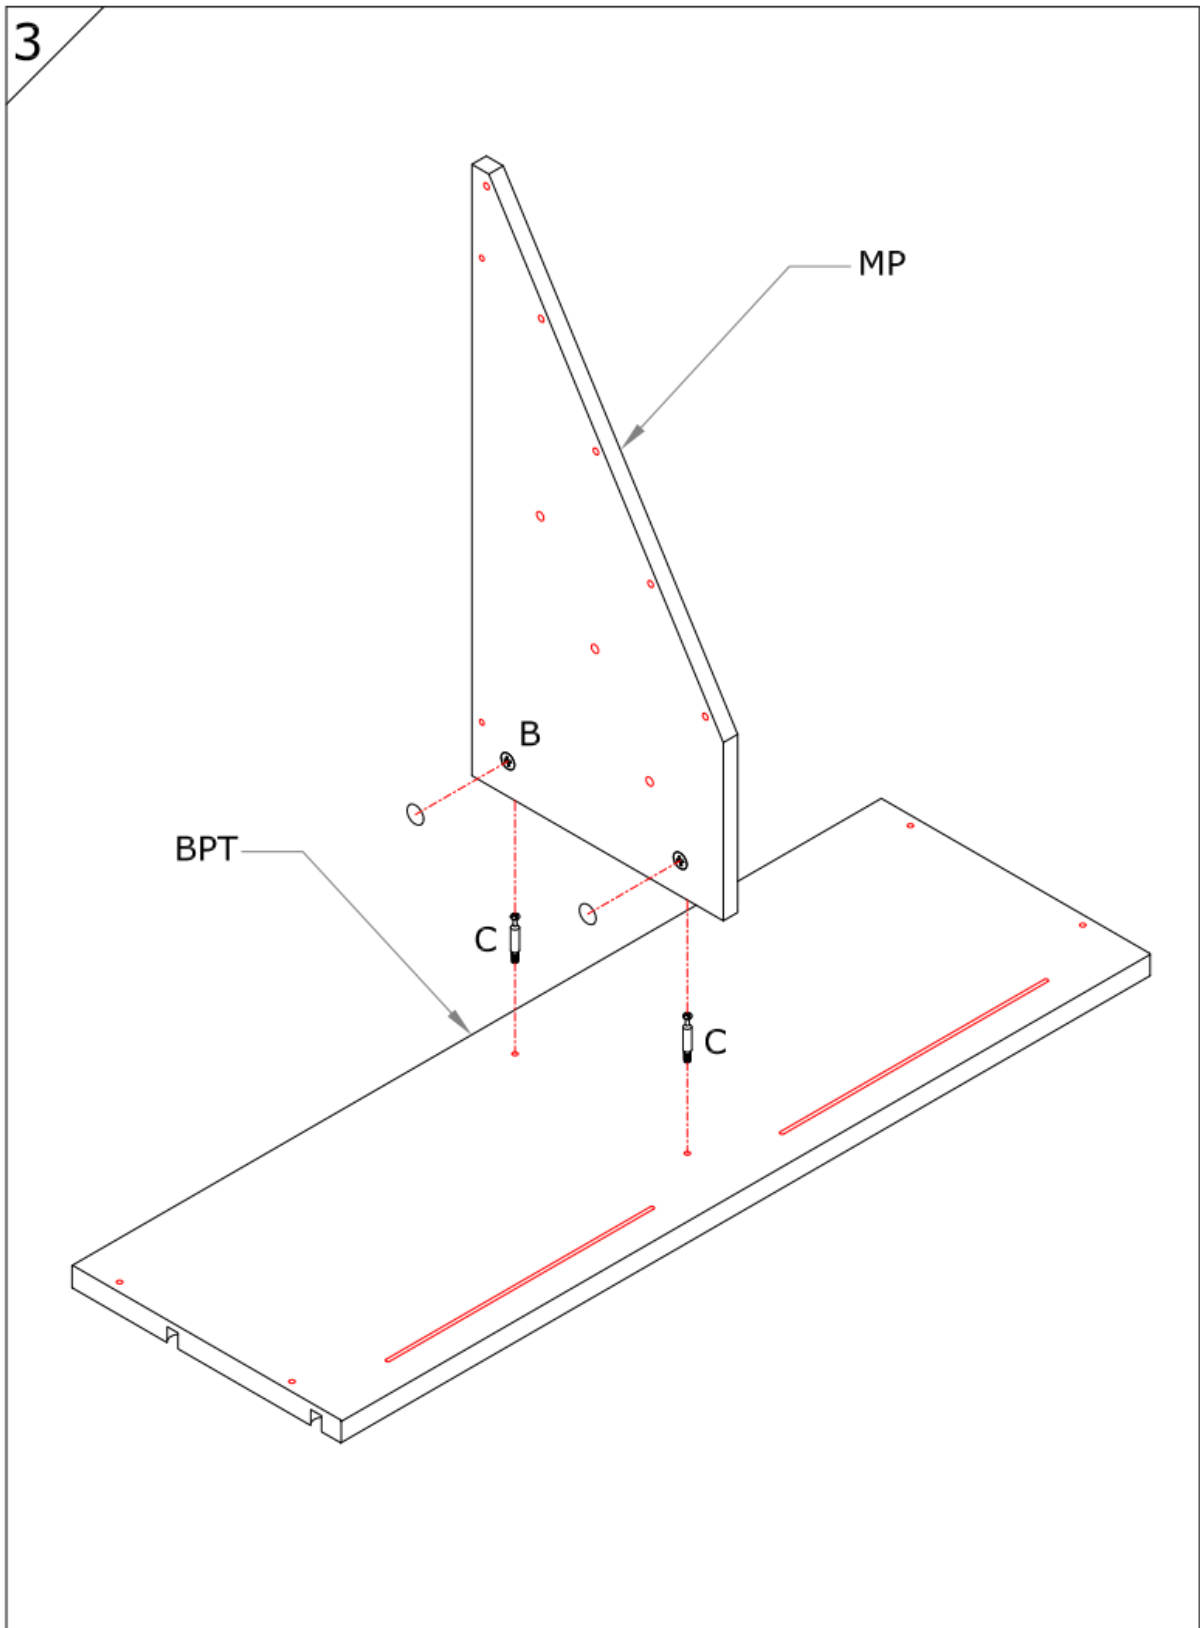

Assembly Guide

Assembly guide for Softline/Slimline newspaper cassette