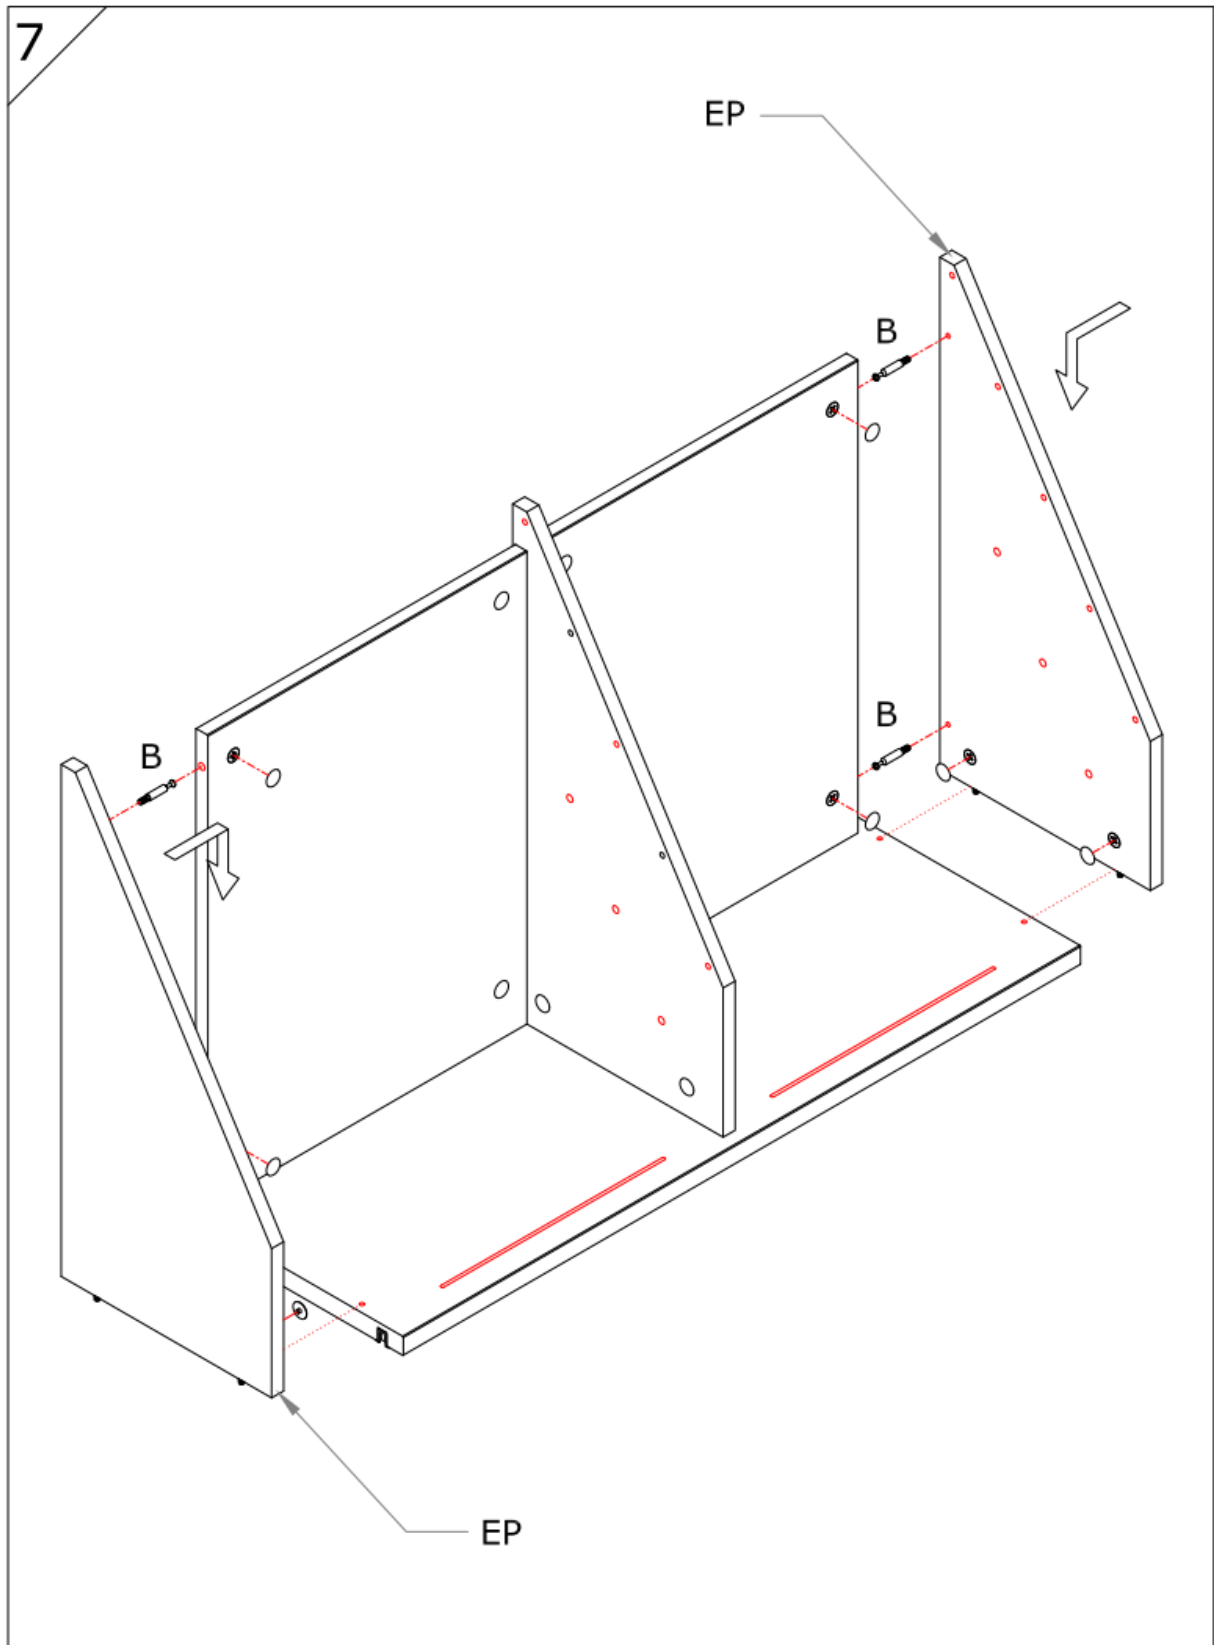

Assembly Guide

Assembly guide for Softline/Slimline newspaper cassette