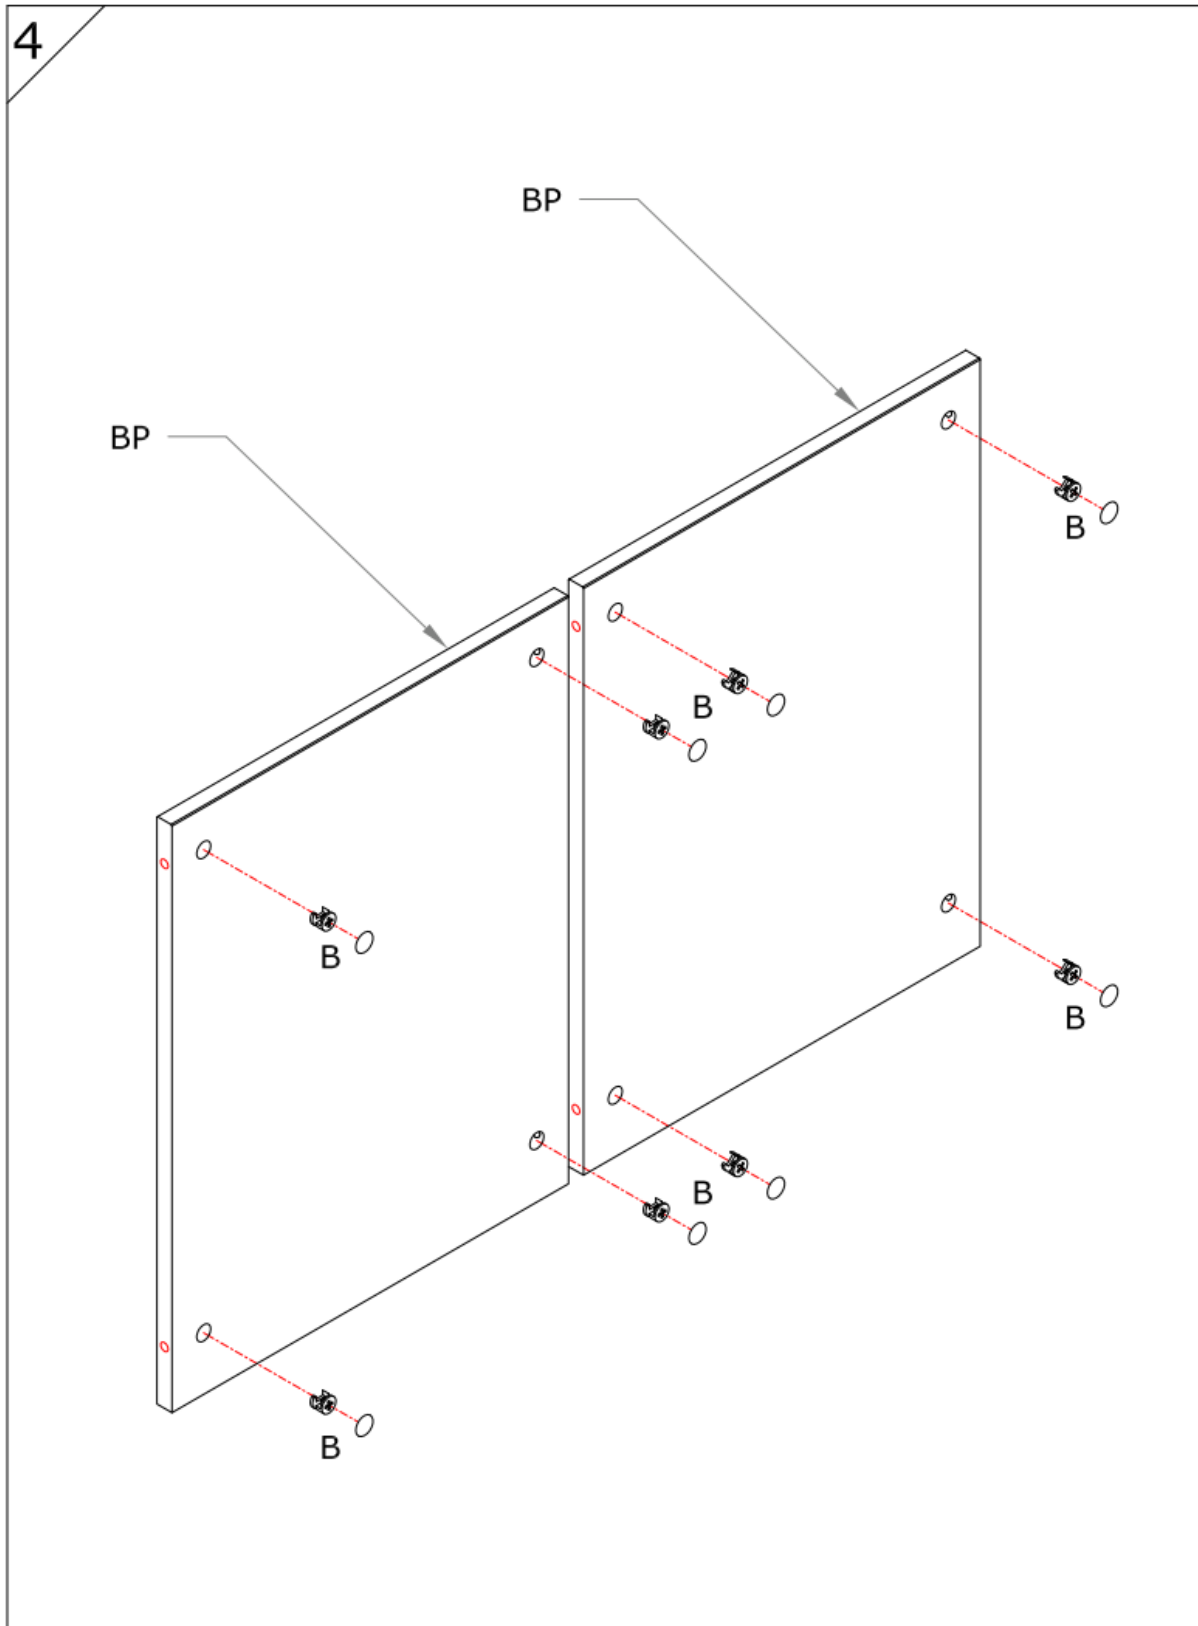

Assembly Guide

Assembly guide for Softline/Slimline newspaper cassette