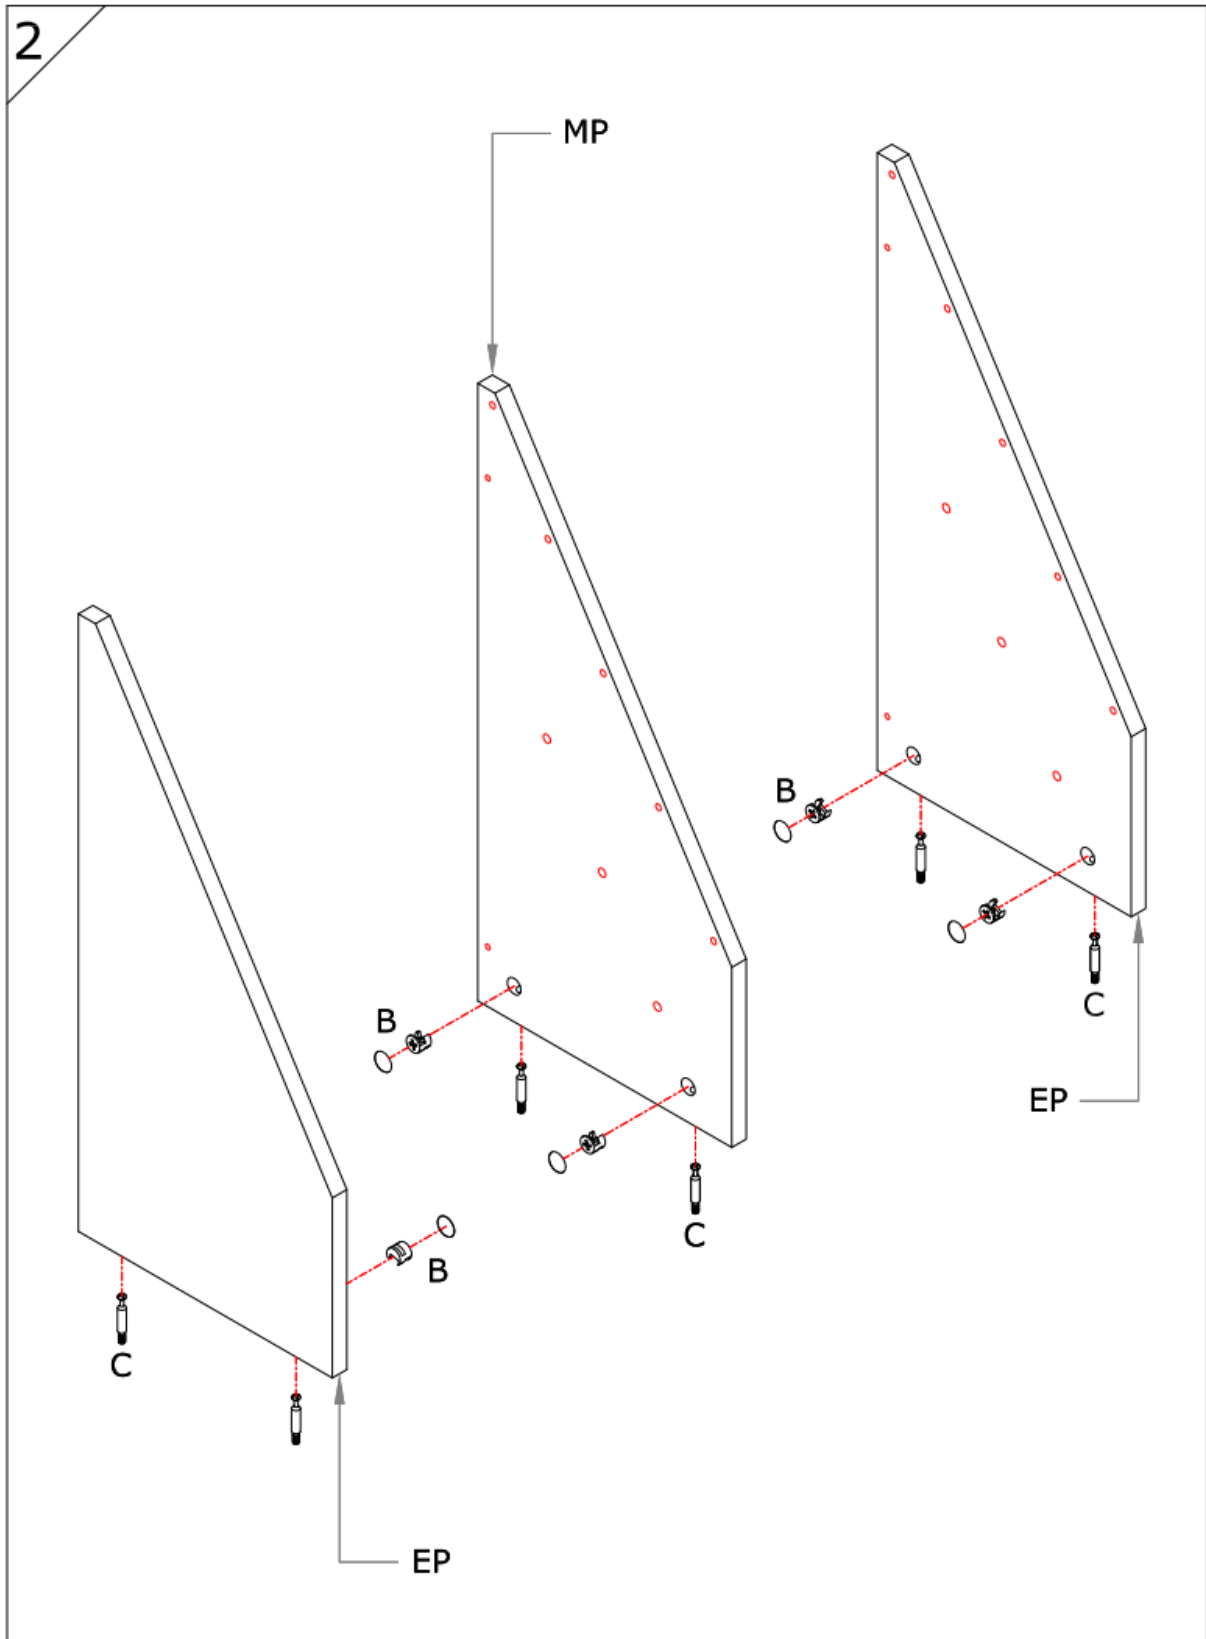

Assembly Guide Monteringsvejledning

Softline/Slimline - newspaper cassette

Assembly Guide

Assembly guide for Soffline/Slimline newspaper cassette

UK: First check the contents to make sure that nothing is missing. Sort out the screws and fittings as shown. Assemble your furniture step by step, as shown in the illustrations.

DK: Kontrollér først indholdet. Sortér skruer og beslag som anvisningen viser. Montér i nummerorden og som illustrationen viser.

Assembly Guide

Assembly guide for Softline/Slimline newspaper cassette

Assembly Guide