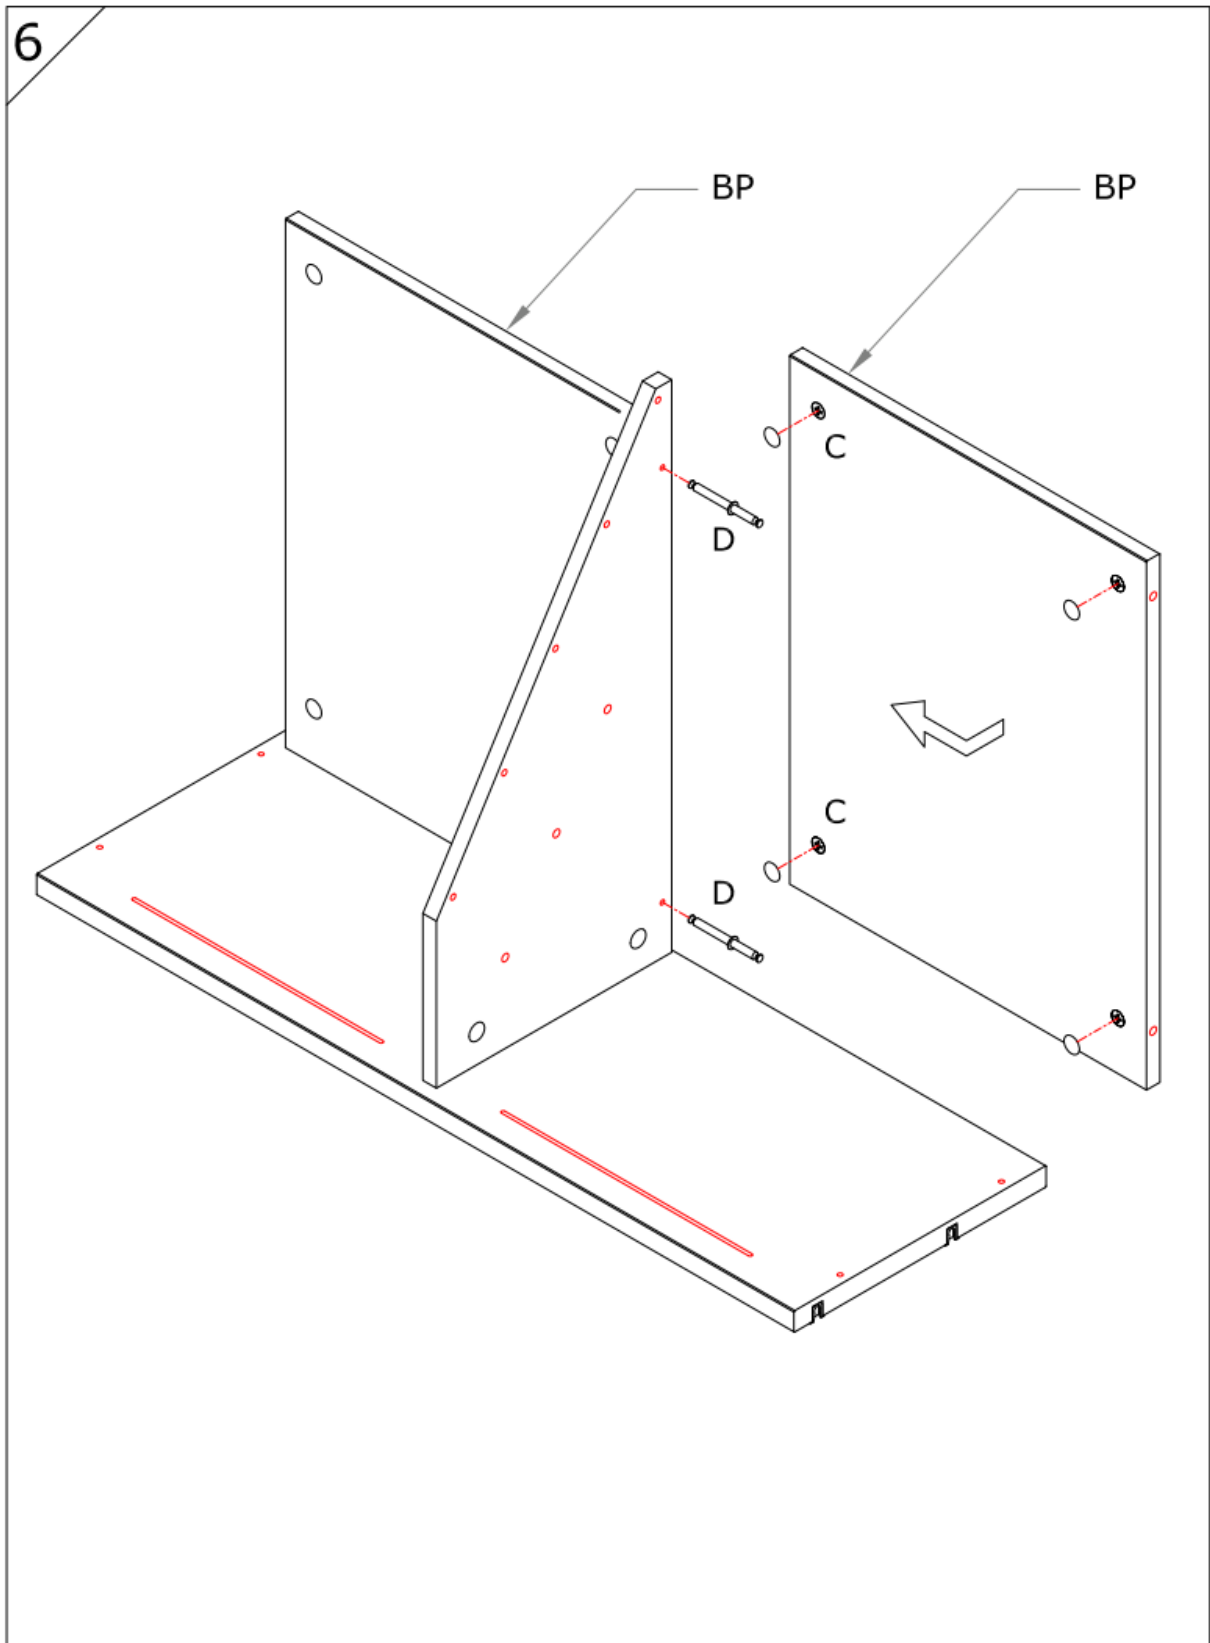

Assembly Guide

Assembly guide for Softline/Slimline newspaper cassette