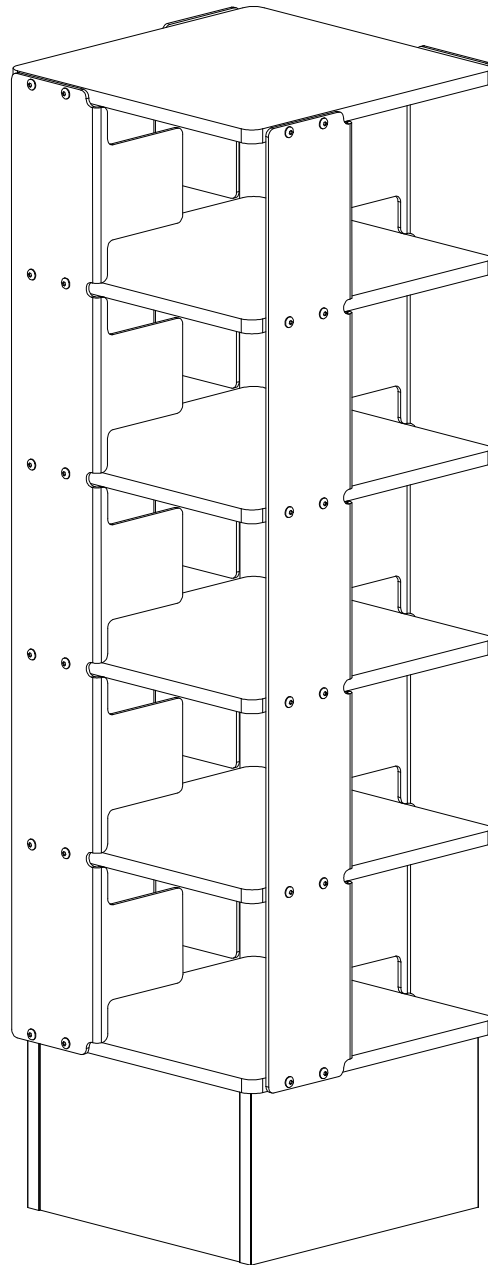

Assembly Guide

E4351 / E4352 Book Tower midi E4353 / E4354 Book Tower maxi

E4351 / E4352

E4353 / E4354

2018.10

First check the contents to make sure that nothing is missing. Sort out the screws and fittings as shown.
Assemble your furniture step by step, as shown in the illustrations.

Assembly Guide

E4351 / E4352 Book Tower midi

2018.10

First check the contents to make sure that nothing is missing. Sort out the screws and fittings as shown.
Assemble your furniture step by step, as shown in the illustrations.

48 x A
E34193

12 x B
E5203

12 x C
E990025

8 x D
E990029

48 x E
E43531

48 x F
E990030

2 x G
E435112

1 x I
E435113

2 x H
E435111

5 x J
E435114

4 x K
E435120

Assembly Guide

E4353 / E4354 Book Tower maxi

2018.10

First check the contents to make sure that nothing is missing. Sort out the screws and fittings as shown.
Assemble your furniture step by step, as shown in the illustrations.