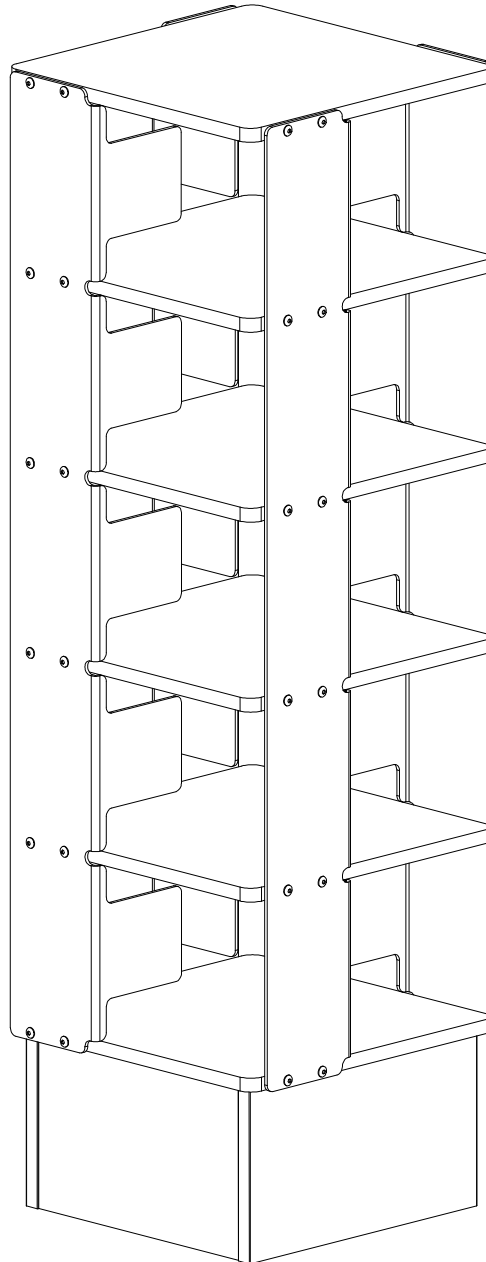

Assembly Guide

E4351 / E4352 Book Tower midi E4353 / E4354 Book Tower maxi

E4351 / E4352

E4353 / E4354

2018.10

First check the contents to make sure that nothing is missing. Sort out the screws and fittings as shown.
Assemble your furniture step by step, as shown in the illustrations.

Assembly Guide

E4351 / E4352 Book Tower midi

2018.10

First check the contents to make sure that nothing is missing. Sort out the screws and fittings as shown.
Assemble your furniture step by step, as shown in the illustrations.

48 x A
E34193

12 x B
E5203

12 x C
E990025

8 x D
E990029

48 x E
E43531

48 x F
E990030

2 x G
E435112

1 x I
E435113

2 x H
E435111

5 x J
E435114

4 x K
E435120

Assembly Guide

E4353 / E4354 Book Tower maxi

2018.10

First check the contents to make sure that nothing is missing. Sort out the screws and fittings as shown.
Assemble your furniture step by step, as shown in the illustrations.