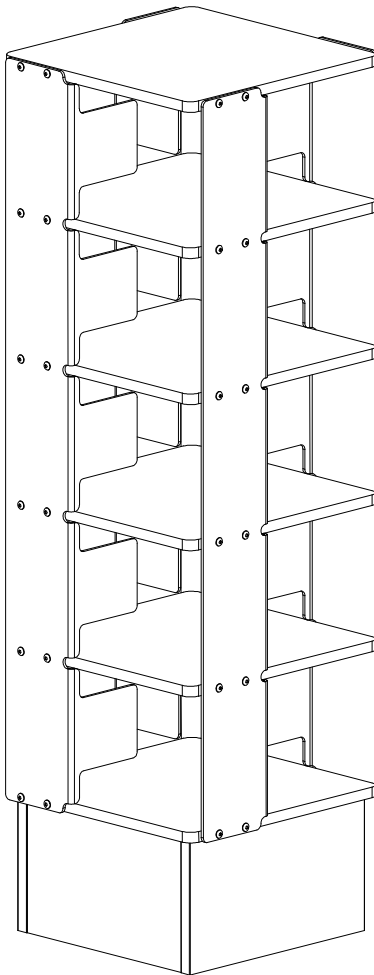

Assembly Guide

E4351 / E4352 Book Tower midi E4353 / E4354 Book Tower maxi

E4351 / E4352

E4353 / E4354

2018.10

First check the contents to make sure that nothing is missing. Sort out the screws and fittings as shown.
Assemble your furniture step by step, as shown in the illustrations.

Assembly Guide

E4351 / E4352 Book Tower midi

2018.10

First check the contents to make sure that nothing is missing. Sort out the screws and fittings as shown.
Assemble your furniture step by step, as shown in the illustrations.

48 x A
E34193

12 x B
E5203

12 x C
E990025

8 x D
E990029

48 x E
E43531

48 x F
E990030

2 x G
E435112

1 x I
E435113

2 x H
E435111

5 x J
E435114

4 x K
E435120

Assembly Guide

E4353 / E4354 Book Tower maxi

2018.10

First check the contents to make sure that nothing is missing. Sort out the screws and fittings as shown.
Assemble your furniture step by step, as shown in the illustrations.