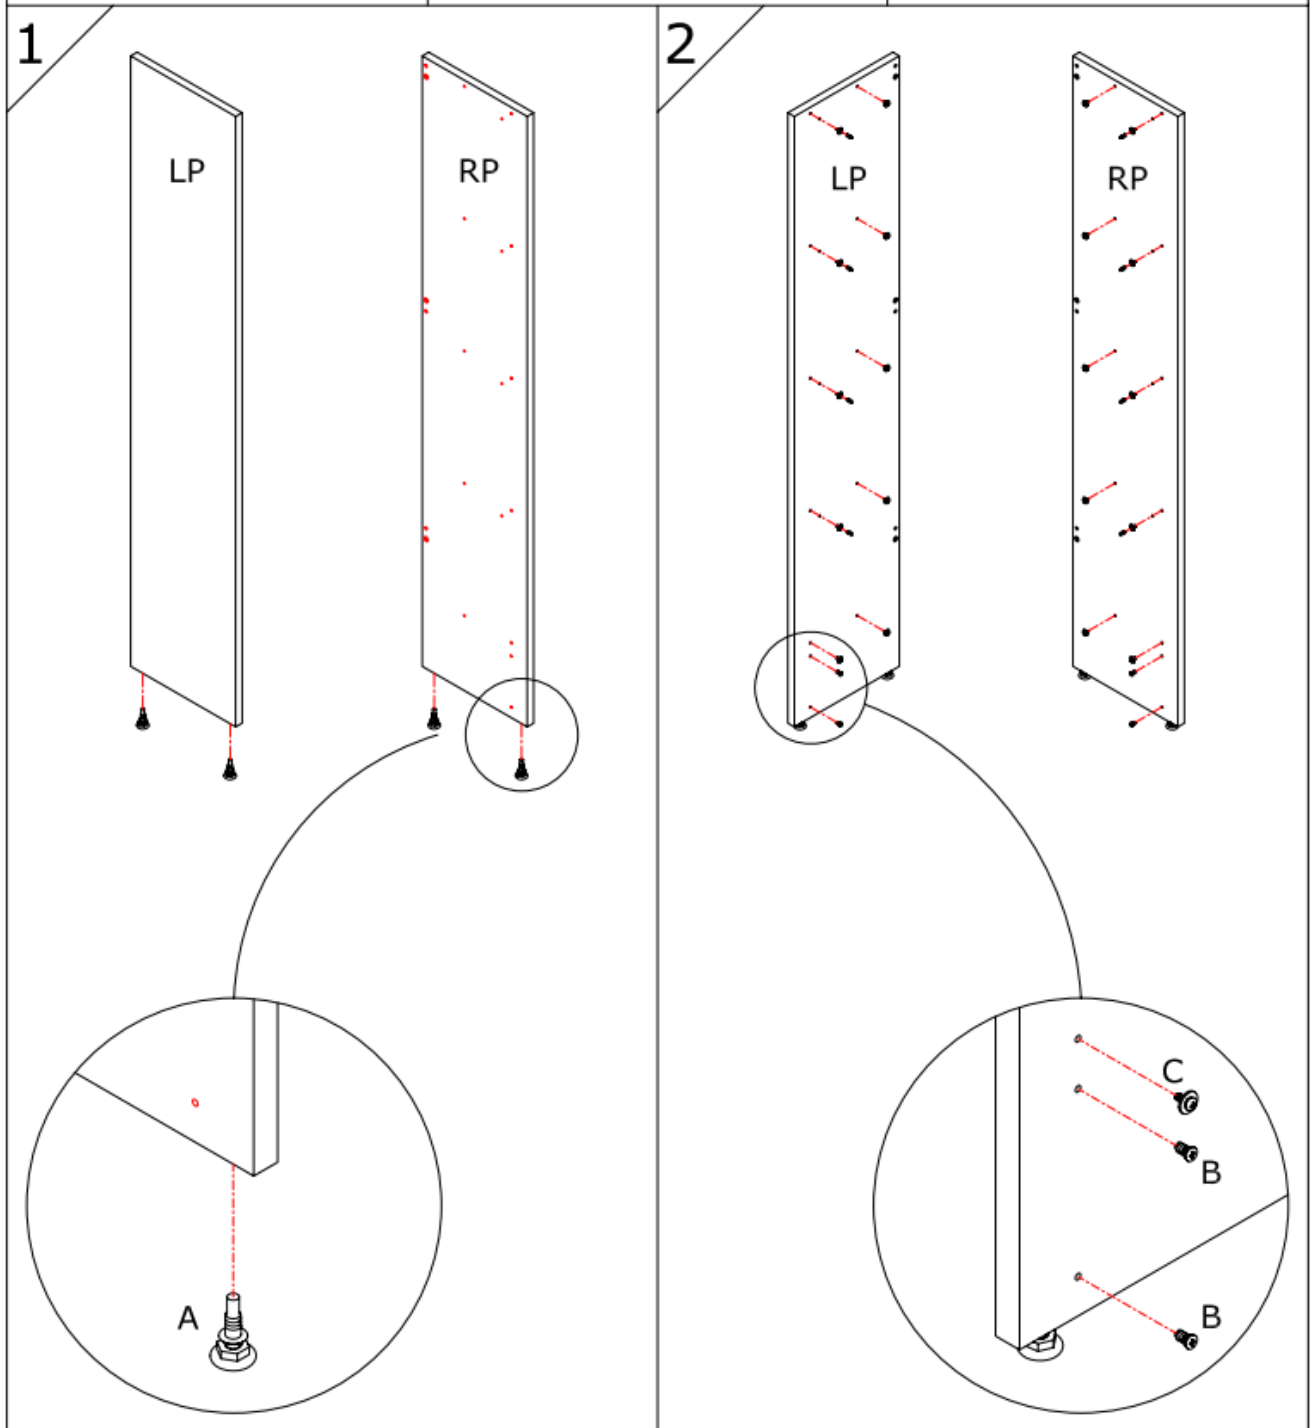

Assembly Guide

Assembly guide for Softline/Slimline Singels single sided starter bay