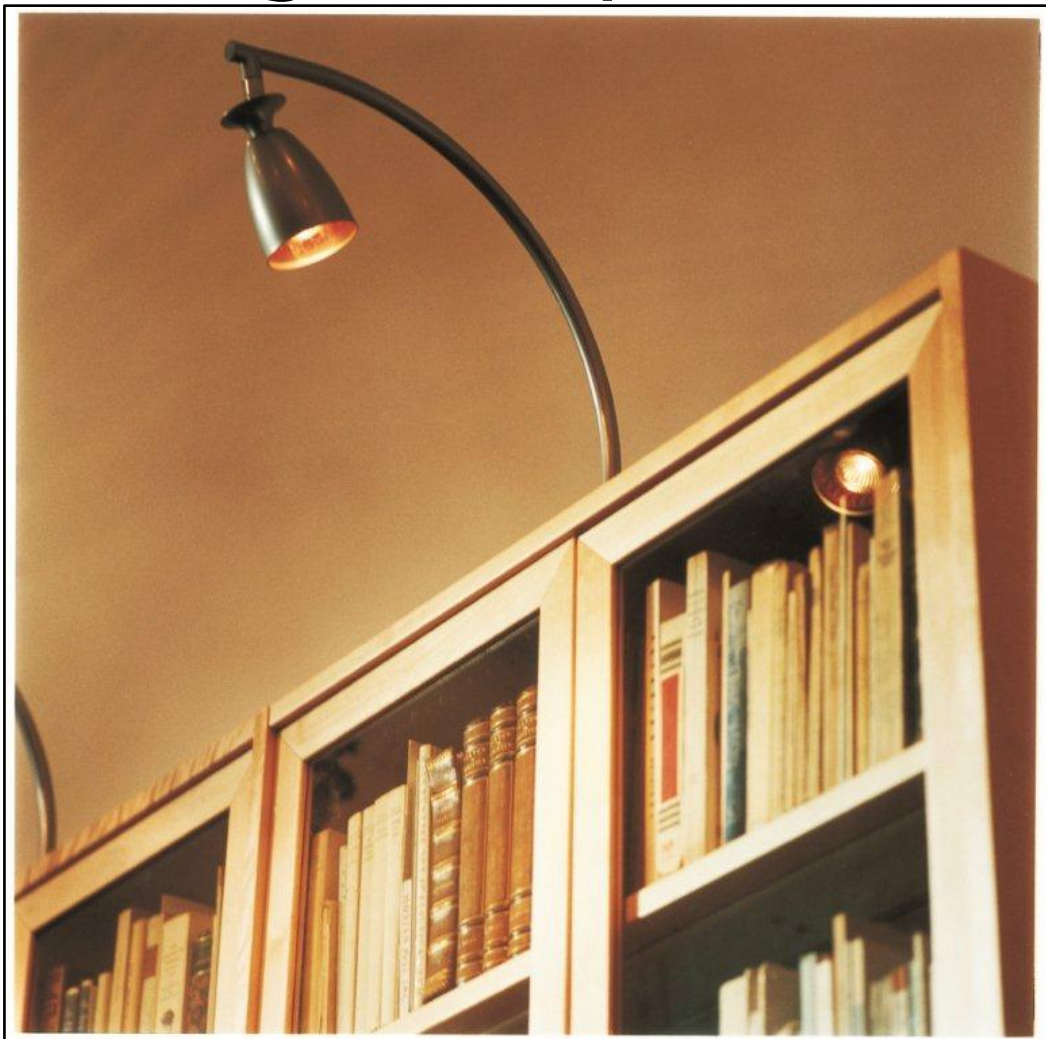

Assembly Guide

Monteringsvejledning

Softline/Slimline – doors for 12 cm high kickplate

Assembly Guide

Assembly guide for Softline/Slimline doors for 12 cm high kickplate

UK: First check the contents to make sure that nothing is missing. Sort out the screws and fittings as shown. Assemble your furniture step by step, as shown in the illustrations.