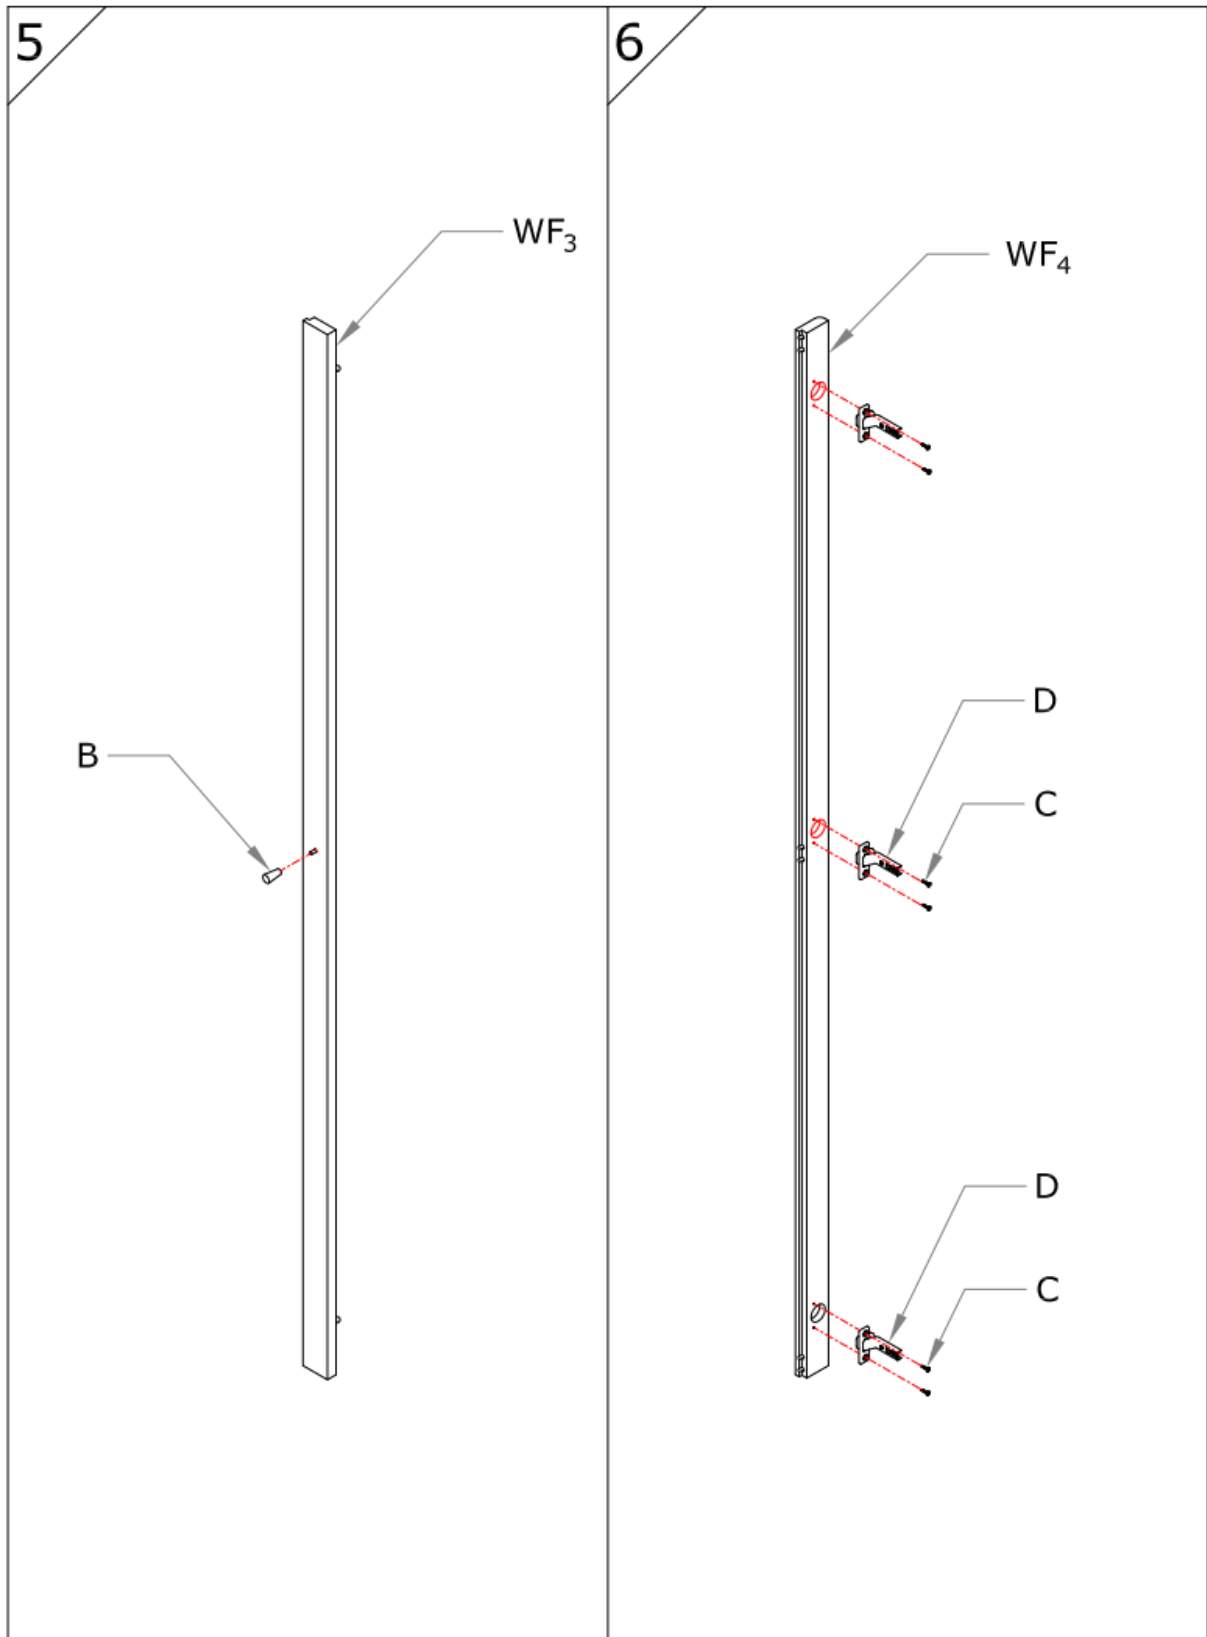

Assembly Guide

Monteringsvejledning

Softline/Slimline – doors for 12 cm high kickplate

Assembly Guide

Assembly guide for Softline/Slimline doors for 12 cm high kickplate

UK: First check the contents to make sure that nothing is missing. Sort out the screws and fittings as shown. Assemble your furniture step by step, as shown in the illustrations.

DK: Kontrollér først indholdet. Sortér skruer og beslag som anvisningen viser. Montér i nummerorden og som illustrationen viser.

Assembly Guide

Assembly guide for Softline/Slimline doors for 12 cm high kickplate

Assembly Guide

Assembly guide for Softline/Slimline doors for 12 cm high kickplate

Assembly Guide

Assembly guide for Softline/Slimline doors for 12 cm high kickplate

7

Assembly Guide

Assembly guide for Softline/Slimline doors for 12 cm high kickplate