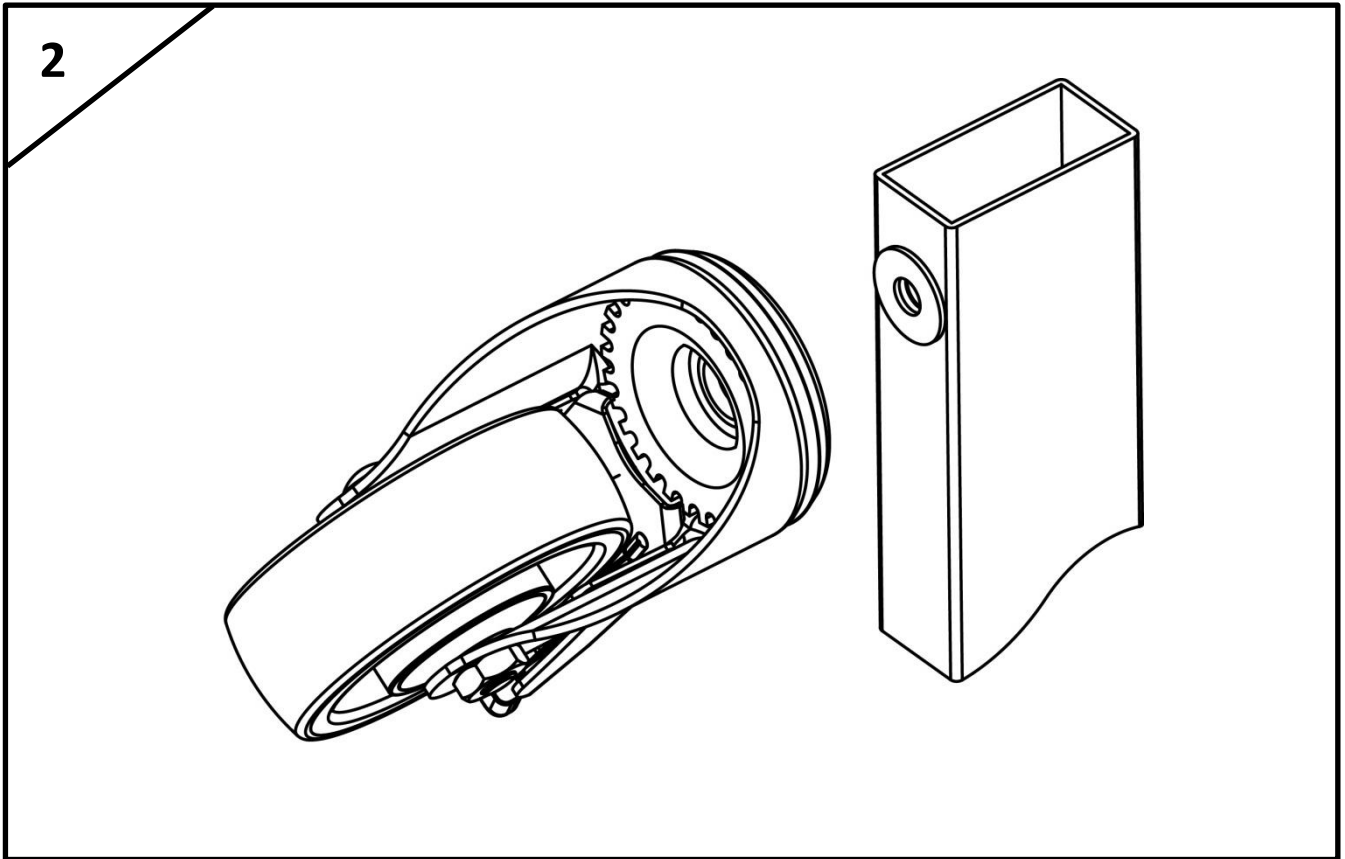

Assembly Guide

Castors without brakes B30600000 & Castors with brakes B30600001