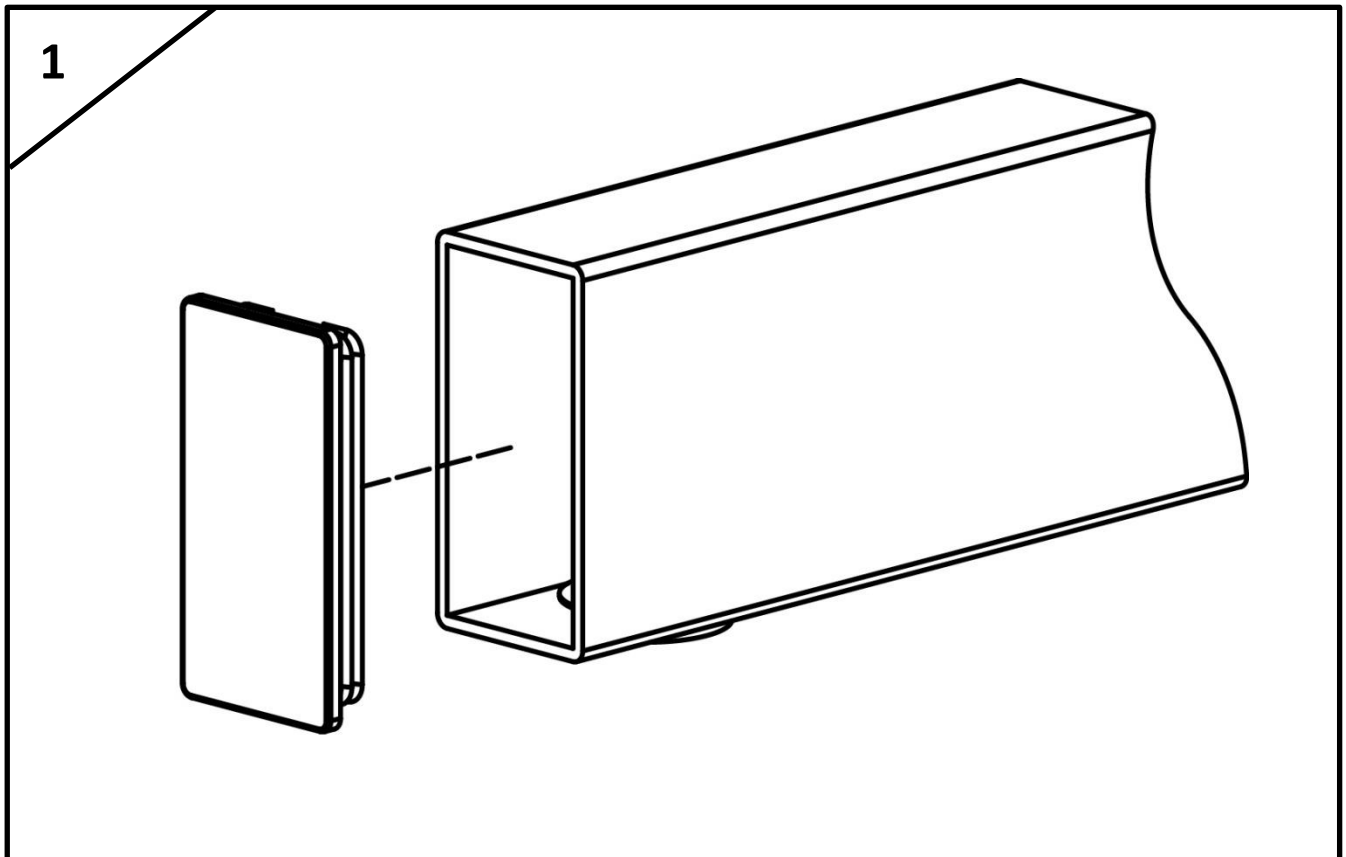

Assembly Guide

Castors without brakes B30600000 & Castors with brakes B30600001

Castors for 60/30 Classic Steel Shelving