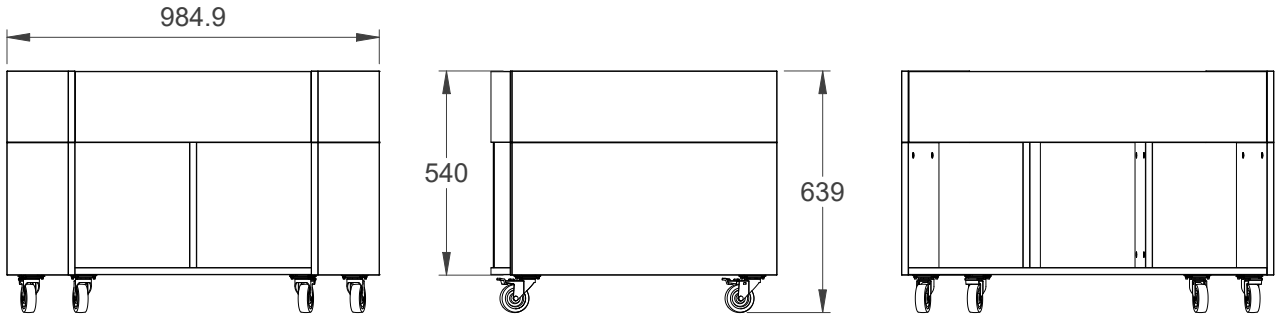

Sara Round Midi

here shown without top section.

Depth 358,5

Depth 358,5

All measurements are in mm.