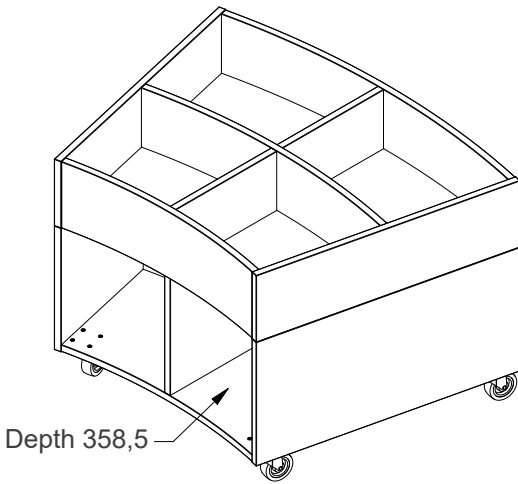

Sara Round Midi

here shown without top section.

Depth 358,5

Depth 358,5

All measurements are in mm.