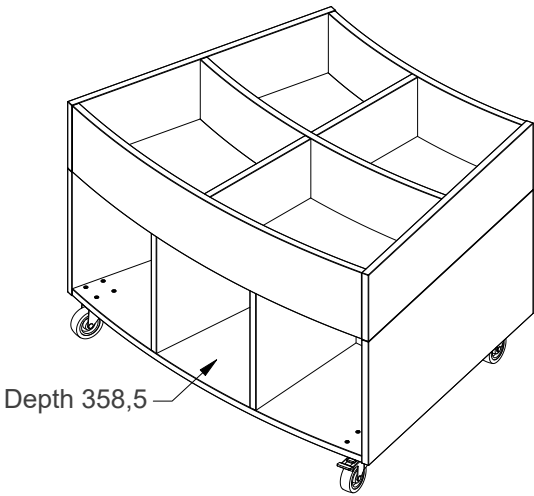

Sara Round Midi

here shown without top section.

Depth 358,5

Depth 358,5

All measurements are in mm.