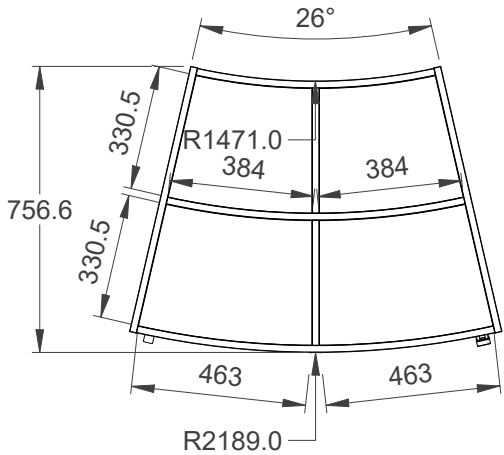

Sara Round Midi

here shown without top section.

Depth 358,5

Depth 358,5

All measurements are in mm.