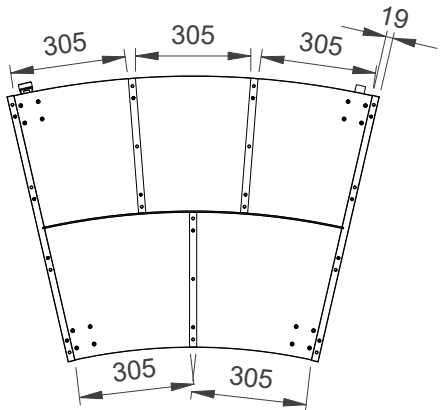

Sara Round Midi

here shown without top section.

Depth 358,5

Depth 358,5

All measurements are in mm.